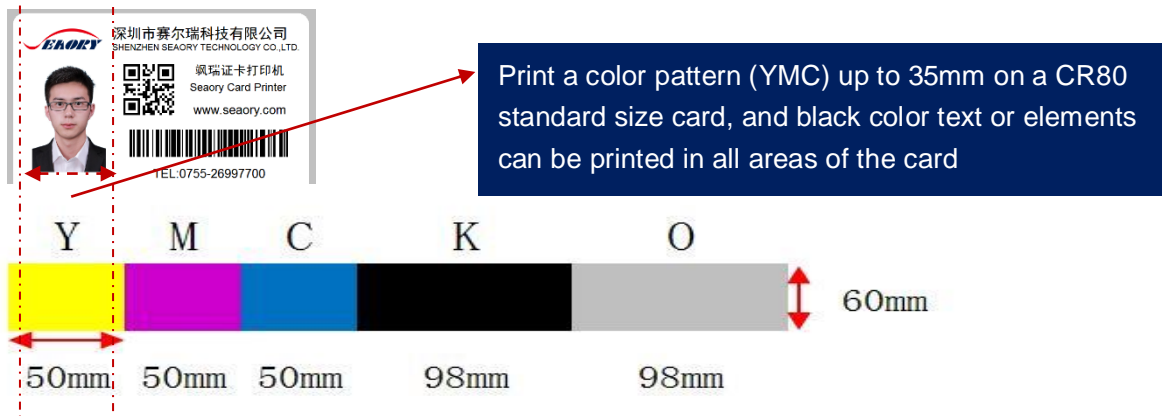

Seatory S Series Card Printer Ribbon

Card Printer Ribbon Specification

Model: Half-panel 1/2 ymckO ribbon
Part number : BXR.22115.XXX

- + Suitable for Seatory S20 S21 S22 S22K Card printers
- + High resolution printing effect ,not easy to fade
- + 1/2 ymckO ribbon panels: Half-size Yellow-Y ,Magenta-M,Cyan-C panels ,Full size Black resin-K ,Overlay-O panels
- + Compatible with PVC or composite PVC
- + 450inters per roll (ISO CR80 (53.98mm×85.60mm))
- + Cleaning roller and cleaning card are included

1. Product overview

Seaory S series half-panel 1/2ymcKO ribbon consist of yellow (Y), magenta (M) and cyan (C) panels for printing a full spectrum of colors by combining the colors using varying degrees of heat. The K panel is a black resin panel, typically used for printing text and barcodes and the O panel is a thin, clear protective overlay that is applied to the entire surface of your cards. Seaory S series half-panel 1/2ymcKO ribbon for printing half-panel full-color images and combination of Monochrome text and barcodes

This ribbon can only be used in Seaory S series card printers. To maximize print card quality and card printer durability, please use the Seaory original ribbon.

It is mainly used for printing student card, traffic card, employee card, club membership card and driver's license.

3、 Specifications

Specifications		Note
Printers concerned	Seaory S20、 S21、 S22、 S22K	
Number of prints per roll	Up to 450	ISO CR80
Compatible cards	PVC or Composite PVC	
Come with accessories	1PC Cleaning roller and 1PC cleaning card	Consumables
Part Number	BXR.22115.XXX	
G.W	200g	
Packing size	96X62X105mm	